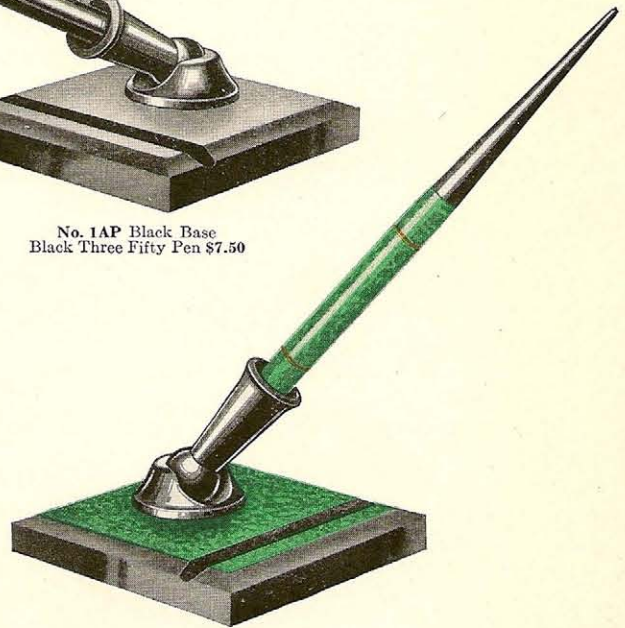

No. 2AG Green Mottled Base
Ladies' Green Endura Pen $10.00